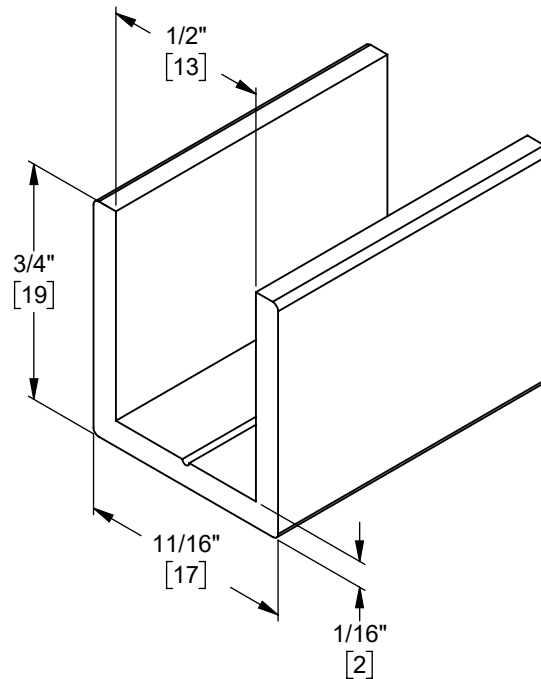

U-CHANNEL

DEEP 1/2" GLASS

U-CHANNEL

94" LENGTH

Product Code: PSM00216

portals[®]
luxury hardware  *accessories*

Glass Thickness
1/2" [12 mm]

MATERIALS

Solid extruded aluminum

USE

- Used to secure glass panels to walls, floors, and ceilings
- Glass panels secured with silicone caulk
- For use with 1/2" (12mm) thick tempered glass panels

FEATURES

- U-Channel requires no additional glass fabrication
- Individually wrapped to protect finish
- 94" stock lengths